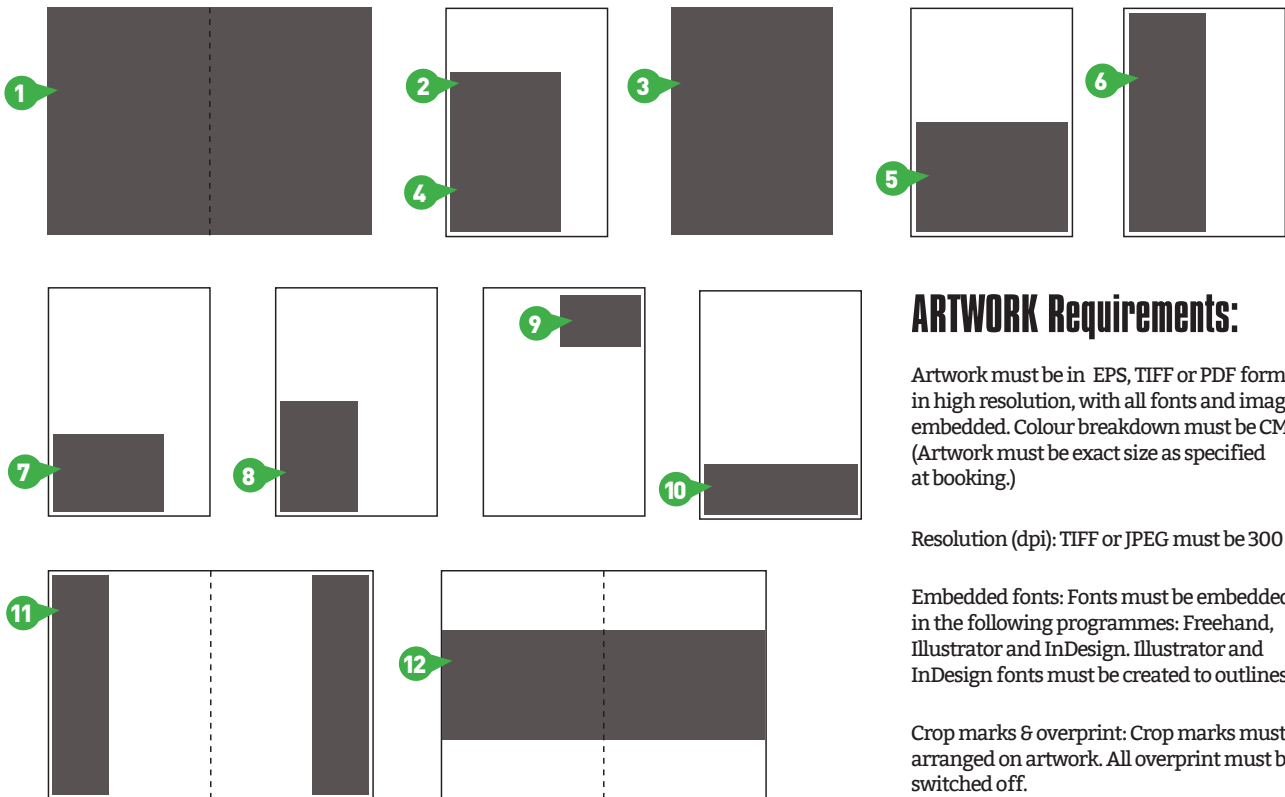

## NORMAL ADVERTS

1	DOUBLE PAGE SPREAD	390x550mm	€ 9,000
2	DOUBLE JUNIOR	254x370mm Trim size	€ 6,800
3	FULL PAGE	390x275mm+3 Bleed	€ 5,000
4	JUNIOR PAGE	254x176mm Trim size	€ 3,900
5	HALF PAGE HORIZONTAL	180x266mm Trim size	€ 3,500
6	HALF PAGE VERTICAL	360x131mm Trim size	€ 3,500
7	QUARTER PAGE HORIZONTAL	131x176mm Trim size	€ 2,900
8	QUARTER PAGE VERTICAL	180x131mm Trim size	€ 2,300
	PER SINGLE COLUMN	10x41	€ 45

## TAILORED OPTIONS

BOOKMARK WITH TAPE	210x148	€ 6,500
BELLY BAND	60x600	POA
INSERTS	N/A	POA

For multiple bookings placed within 12 months of first advert

2 Ads	4 Ads	8 Ads	12 Ads	16 Ads
5%	10%	15%	20%	25%

## PRINT SIZE mm (height x width)