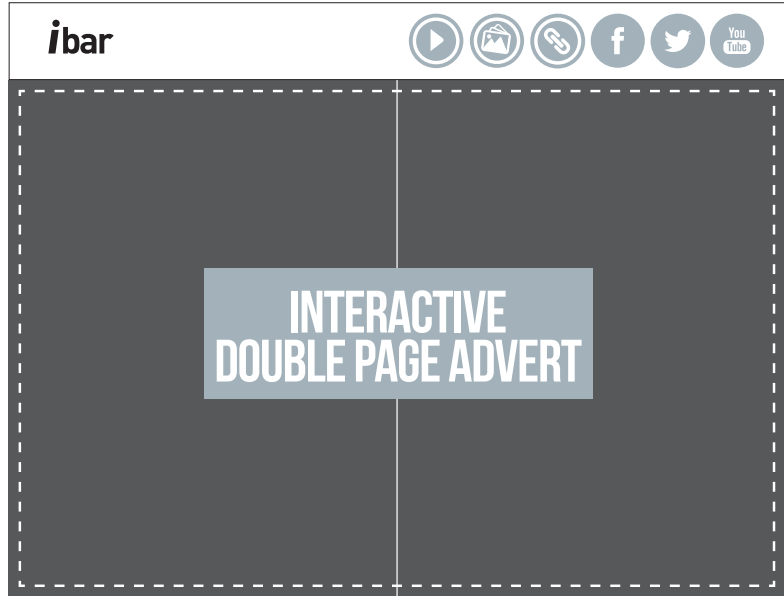

BASIC INTERACTION RATE CARD

MENA LUXURY		ARTWORK SIZE	
DOUBLE PAGE SPREAD	€1,000	560MM (W) X 370MM (H) + 5MM BLEED	
FULL PAGE	€750	280MM (W) X 370MM (H) + 5MM BLEED	
HALF PAGE	€500	280MM (W) X 180MM (H) + 5MM BLEED	
PRIME POSITION		ADVERTORIAL	
DPS PAGE 2 & 3	€2,000	DPS ADVERTORIAL	€2,100
DPS PAGE 4 & 5	€1,800	FP ADVERTORIAL	€1,000
DPS PAGE 6 & 7	€1,250		
FP PAGES 2 TO 7	€1,000		

Digital ADVERTS Specification

DOUBLE PAGE ADVERT

ARTWORK SIZE:
560MM (W) X 345MM (H)

-  UP TO 5 LINKS IN YOUR ADVERT
-  IMAGE GALLERY : UP TO 8 IMAGES
-  1 YOUTUBE OR VIMEO VIDEO
-  EMBEDDED WEBSITE

IMAGE GALLERY SPEC
800PX(W) X 450PX(H) 300DPI

FULL PAGE ADVERT

ARTWORK SIZE:
280MM (W) X 345MM (H)

-  UP TO 5 LINKS IN YOUR ADVERT
-  IMAGE GALLERY : UP TO 6 IMAGES
-  1 YOUTUBE OR VIMEO VIDEO
-  OR EMBEDDED WEBSITE

IMAGE GALLERY SPEC
800PX(W) X 450PX(H) 300DPI

Digital ADVERTS Specification

HALF PAGE ADVERT

ARTWORK SIZE:
280MM (W) X 180MM (H)

 UP TO 3 LINKS IN YOUR ADVERT

 IMAGE GALLERY : UP TO 4 IMAGES

IMAGE GALLERY SPEC
800PX(W) 450PX(H) 300DPI

menaluxury.com

	width x height	PRICE
LUXURY BANNER		
1 LEADERBOARD	728x90 px	€ 500 for 3 Months
2 MPU	300x250 px	€ 300 for 3 Months
LUXURY PROFILE		€ 1,000 for 12 Months