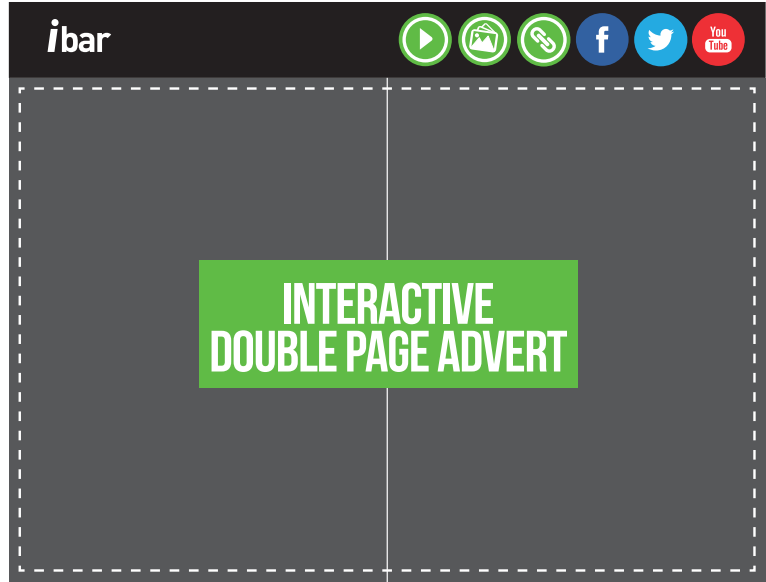

## DOUBLE PAGE ADVERT

**ARTWORK SIZE:**  
550MM (W) X 368MM (H)

-  UP TO 5 LINKS IN YOUR ADVERT
-  IMAGE GALLERY : UP TO 8 IMAGES
-  1 YOUTUBE OR VIMEO VIDEO
-  EMBEDDED WEBSITE

**IMAGE GALLERY SPEC**  
800PX(W) X 450PX(H) 72DPI

## FULL PAGE ADVERT

**ARTWORK SIZE:**  
275MM (W) X 368MM (H)

-  UP TO 5 LINKS IN YOUR ADVERT
-  IMAGE GALLERY : UP TO 6 IMAGES
-  1 YOUTUBE OR VIMEO VIDEO
-  OR EMBEDDED WEBSITE

**IMAGE GALLERY SPEC**  
800PX(W) X 450PX(H) 72DPI